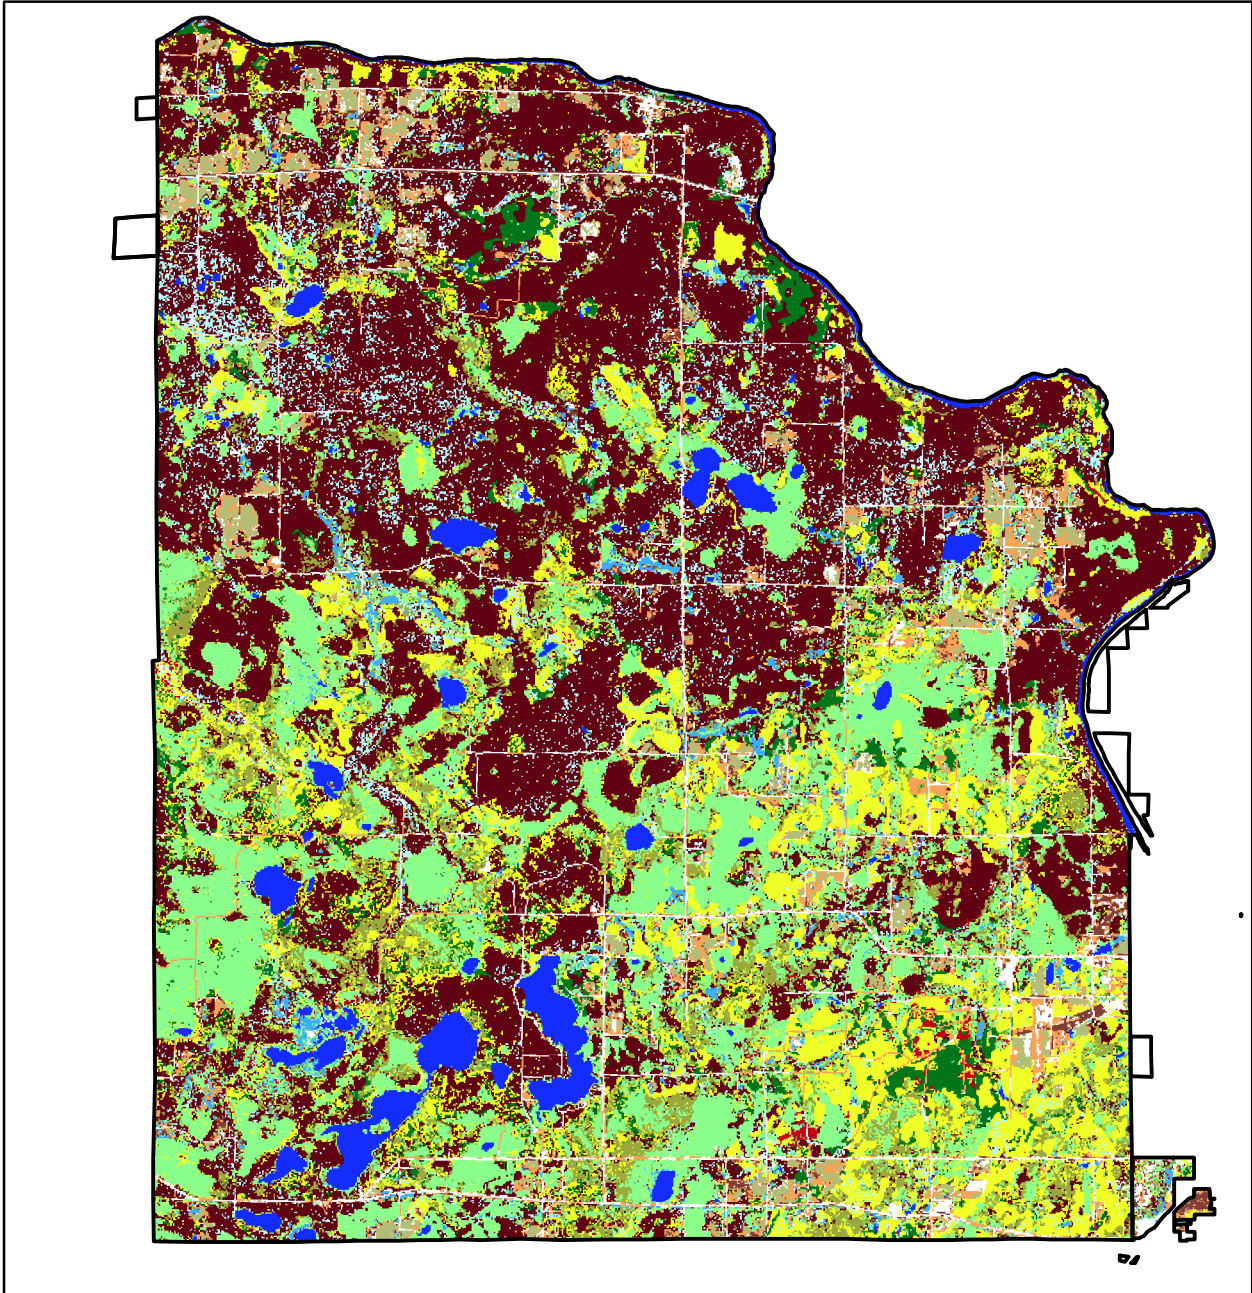

Existing Vegetation Type

Fond Du Lac Reservation

Legend

Existing Vegetation Type

EVT_GP_N

- | | |
|--|--|
|  Yellow Birch-Sugar Maple Forest |  Jack Pine Forest |
|  Spruce-Fir-Hardwood Forest |  Inland Marshes and Prairies |
|  Red Pine-White Pine Forest and Woodland |  Developed-Upland Shrubland |
|  Peatland Forests |  Developed-Upland Herbaceous |
|  Open Water |  Atlantic Swamp Forests |
| |  Aspen-Birch Forest |
| |  Agricultural-Pasture and Hayland |