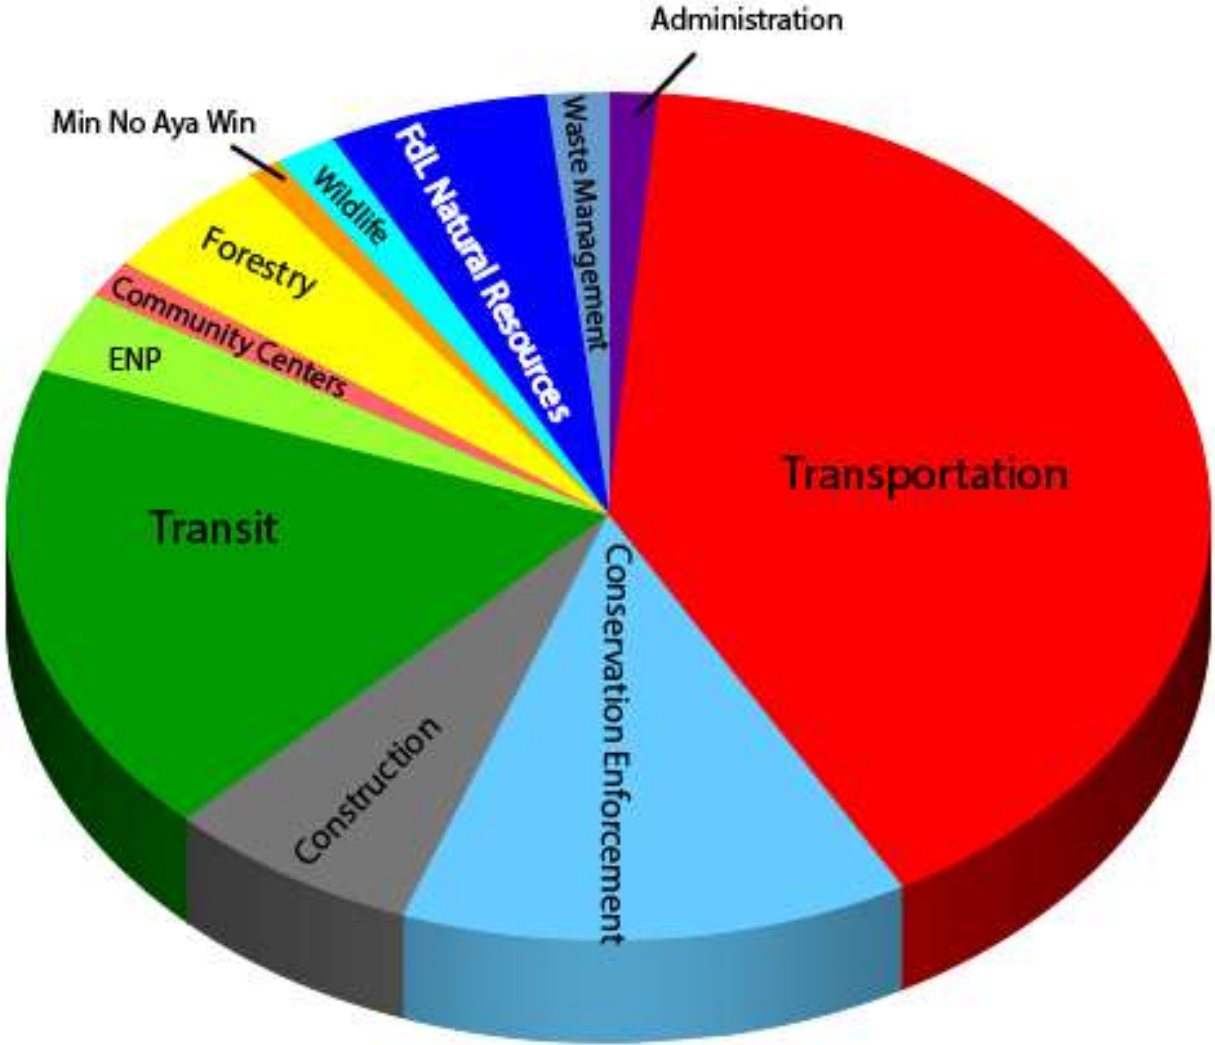

Fond du Lac Mobile Sources by Division

*Mobile sources consist of emissions caused by gasoline and diesel fuel burned in fleet vehicles. This data is based on fuel purchased on pro fuel cards only.

* If you do not see your division here it is because the Fuel usage is too low to be represented here.