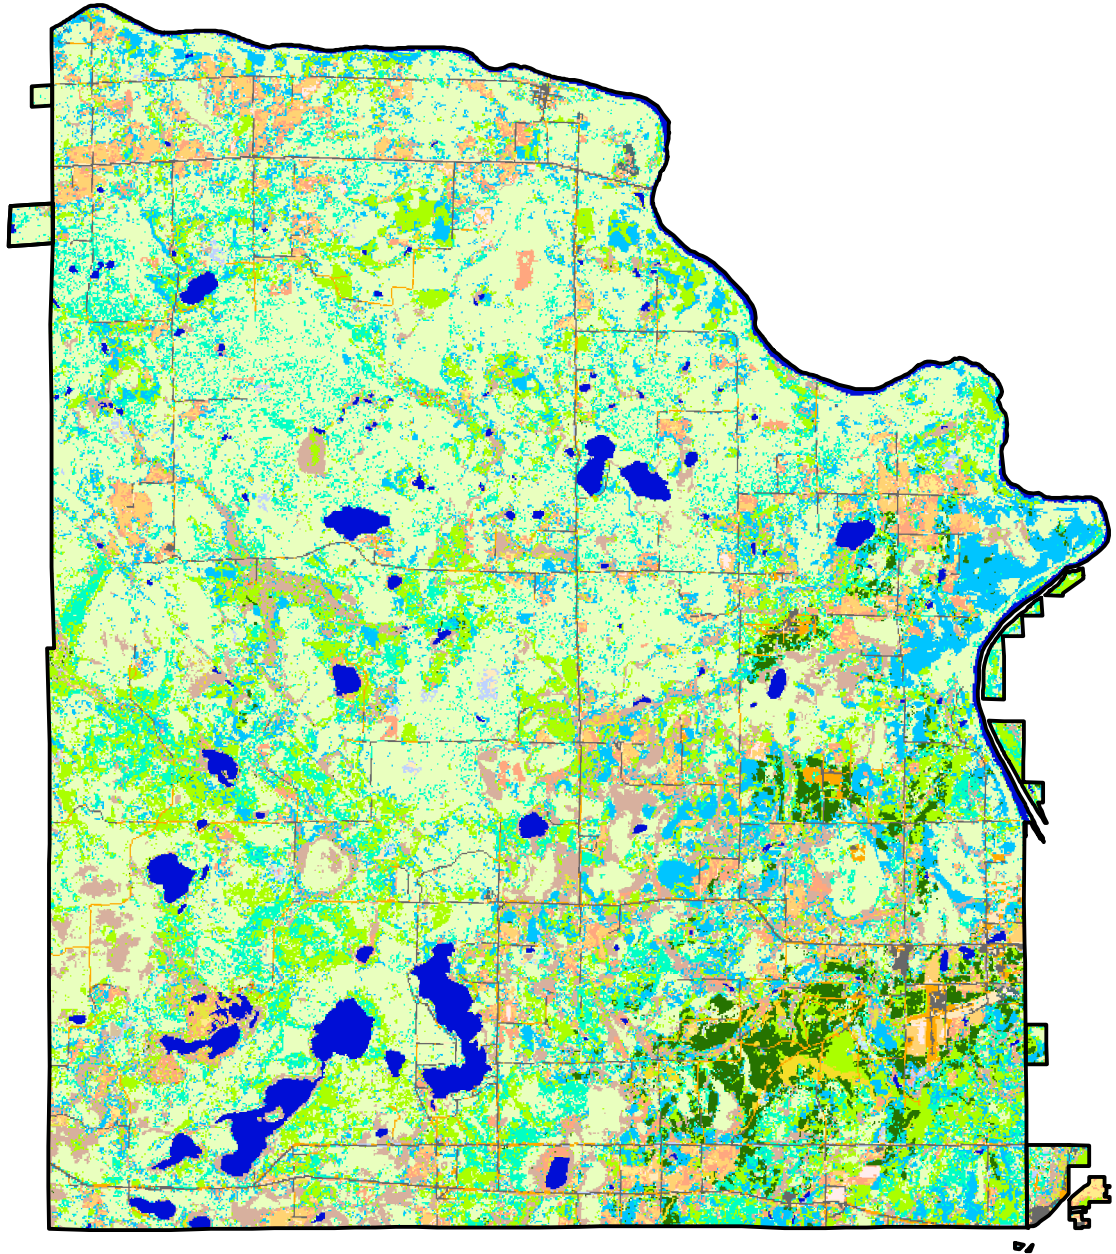

40 Fire Behavior Fuel Model

Fond Du Lac Reservation

Legend

40 Fire Behavior Fuel Models

GR5	GS4	SH2	TL6
GR6	NB1	SH3	TL8
GR8	NB3	TL1	TL9
GR1	GS1	NB8	TL2
GR2	GS2	NB9	TL3
GR3	GS3	SH1	TL5
			TU1
			TU2
			TU5